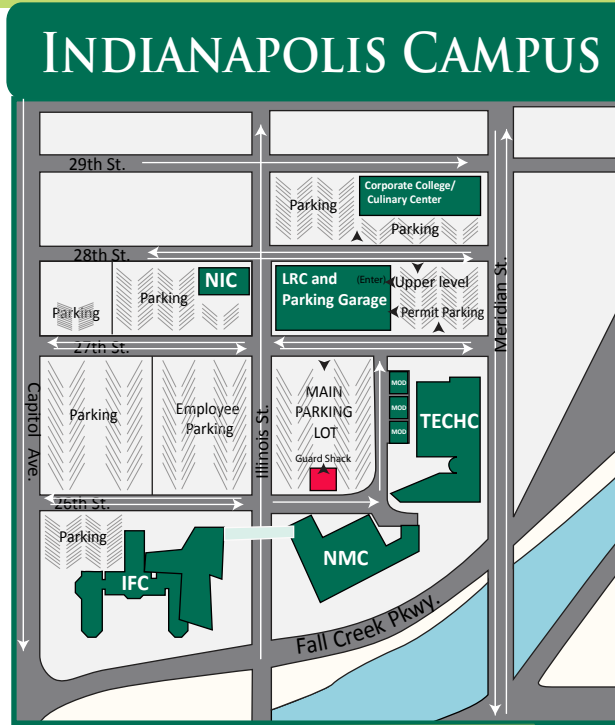

IVY TECH - CENTRAL INDIANA LOCATIONS

INDIANAPOLIS CAMPUS

4C - Corporate College and Culinary Center
2820 N. Meridian St.
Indianapolis, 46208

EWC - Automotive Technology Center
1331 E. Washington St.
Indianapolis, IN 46202

IFC - Illinois Fall Creek Center
2535 N. Capitol Ave.
Indianapolis, 46208

LRC - Julia M. Carson Learning Resource Center
2725 North Illinois St.
Indianapolis, 46208
Parking Garage is located on 2nd - 4th floors.

NIC - North Illinois Center
101 W. 28th St.
Indianapolis, IN 46208

NMC - North Meridian Center
50 W. Fall Creek Pkwy. N Dr.
Indianapolis, IN 46208-5752

TECHC - Glick Technology Center
2620 North Meridian St.
Indianapolis, IN 46208

Vicinity map in relation to Indianapolis and seven surrounding counties (Marion, Hamilton, Hendricks, Boone, Johnson, Morgan, Shelby and Hancock).

LAWRENCE CAMPUS

LAWFB - Fairbanks Center for Health Professions
9301 East 59th St.
Indianapolis, IN 46216