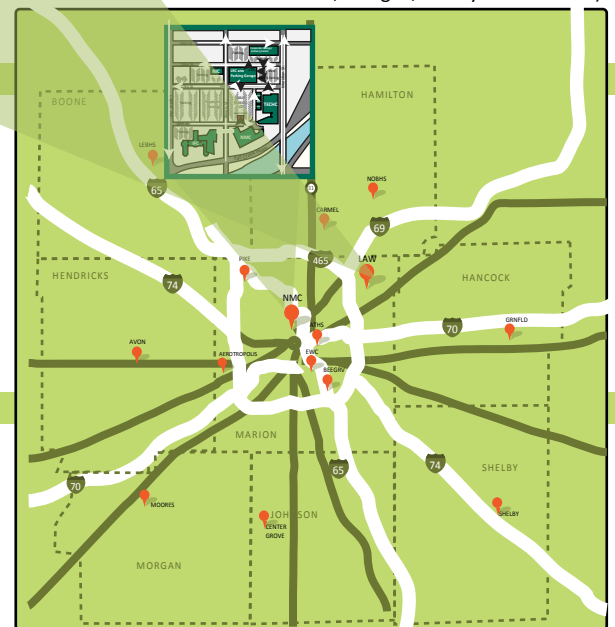

LRC - Julia M. Carson Learning Resource Center  
2725 North Illinois St.  
Indianapolis, 46208  
Parking Garage is located on 2nd - 4th floors.

NIC - North Illinois Center  
101 W. 28th St.  
Indianapolis, IN 46208

NMC - North Meridian Center  
50 W. Fall Creek Pkwy. N Dr.  
Indianapolis, IN 46208-5752

TECHC - Glick Technology Center  
2620 North Meridian St.  
Indianapolis, IN 46208

Vicinity map in relation to Indianapolis and seven surrounding counties (Marion, Hamilton, Hendricks, Boone, Johnson, Morgan, Shelby and Hancock).

## LAWRENCE CAMPUS

LAWFB - Fairbanks Center for Health Professions  
9301 East 59th St.  
Indianapolis, IN 46216

LAWPS - Public Safety Building  
9530 E. 59th St., Bldg. B  
Indianapolis, IN 46216

## COMMUNITY CAMPUSES

AERTR - AEROTROPOLIS -  
7333 West Washington St.  
Indianapolis, IN 46213

ATHS - Arsenal Tech High School  
1500 E. Michigan St.  
Indianapolis, IN 46201

AVON - Avon  
7508 Beechwood Centre Rd.  
Avon, IN 46123