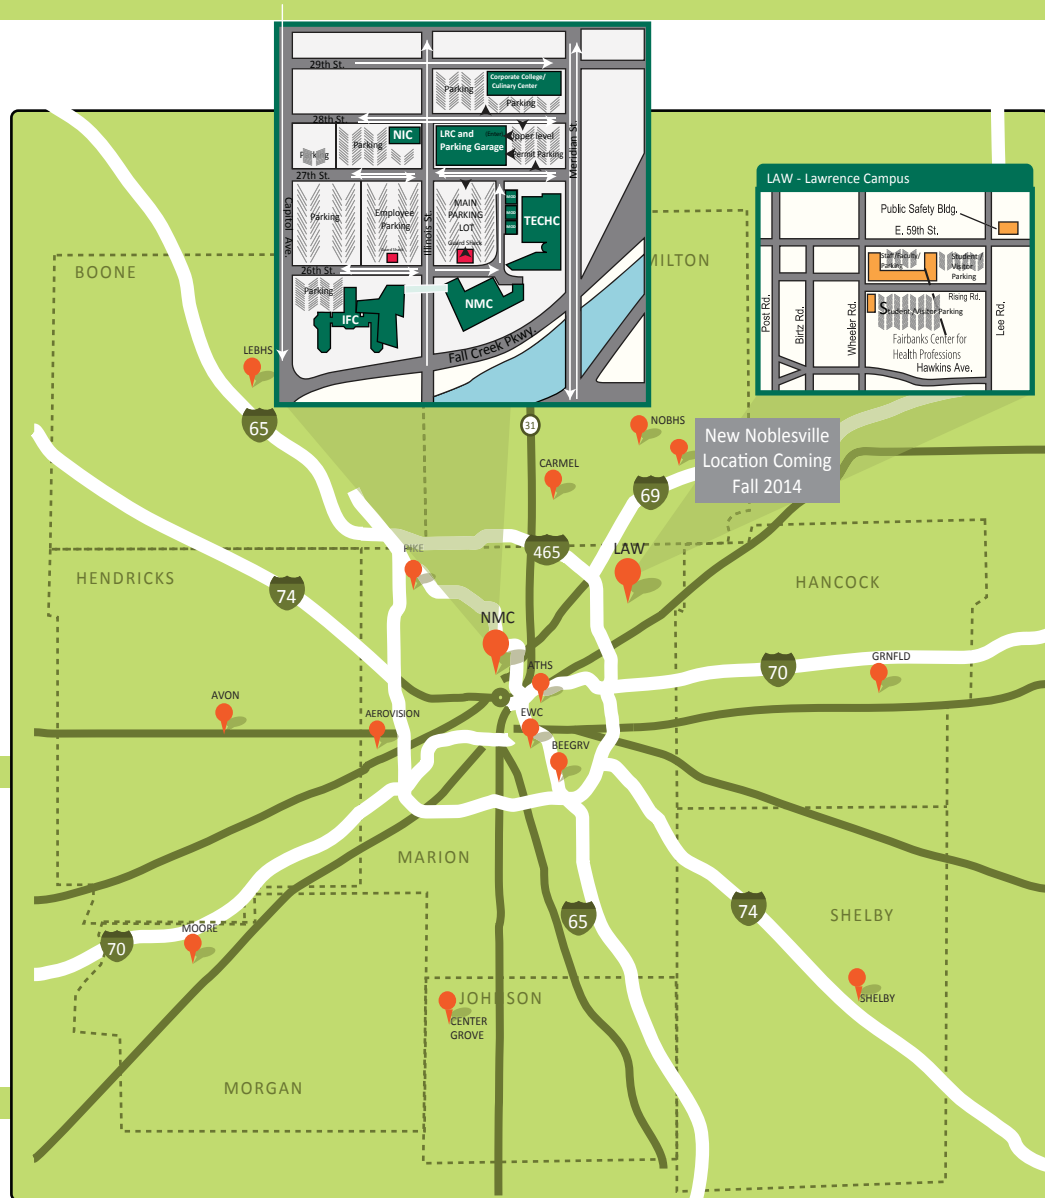

LAWRENCE CAMPUS

LAWFB - Fairbanks Center for Health Professions
9301 East 59th St.
Indianapolis, IN 46216

LAWPS - Public Safety Building
9530 E. 59th St., Bldg. B
Indianapolis, IN 46216

COMMUNITY CAMPUSES

AVON - Avon
7508 Beechwood Centre Rd.
Avon, IN 46123

BEEGRV - Beech Grove High School
5330 Hornet Ave.
Beech Grove, IN 46107

CARMEL - Carmel Community Life and Learning Center
515 E. Main St.
Carmel, IN 46032

CTRGRV - Center Grove High School
2717 South Morgantown Rd.
Greenwood, IN 46143

GRNFLD - Greenfield Central High School
810 N. Broadway
Greenfield, IN 46140

INDWST - Indy West
7333 West Washington St. Bldg 64
Indianapolis, IN 46213

Vicinity map in relation to Indianapolis and seven surrounding counties (Marion, Hamilton, Hendricks, Boone, Johnson, Morgan, Shelby and Hancock).