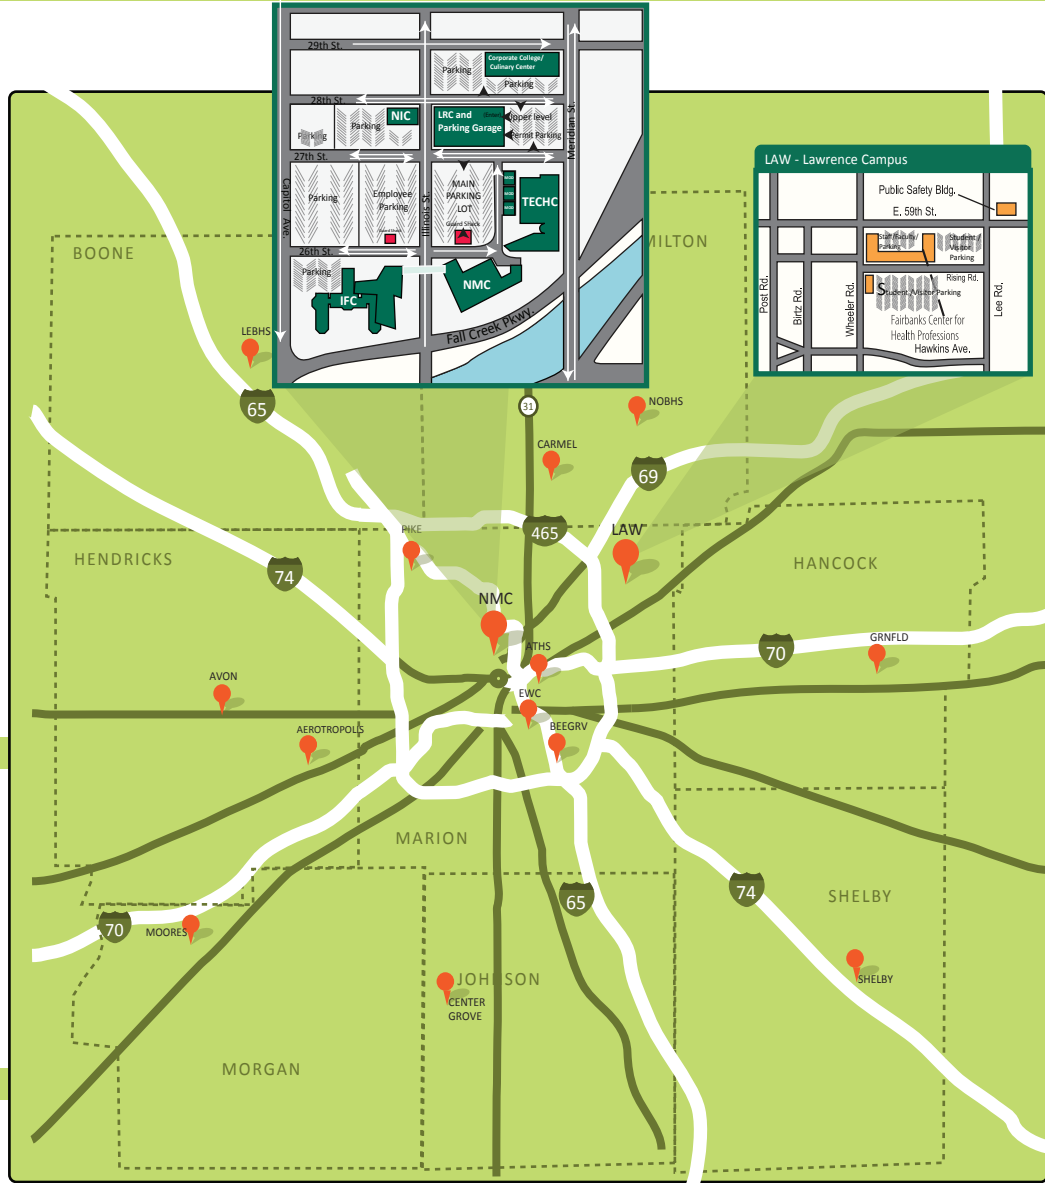

IVY TECH - CENTRAL INDIANA LOCATIONS

INDIANAPOLIS CAMPUS

4C - Corporate College and Culinary Center
2820 N. Meridian St.
Indianapolis, 46208

EWC - Automotive Technology Center
1331 E. Washington St.
Indianapolis, IN 46202

IFC - Illinois Fall Creek Center
2535 N. Capitol Ave.
Indianapolis, 46208

LRC - Julia M. Carson Learning Resource Center
2725 North Illinois St.
Indianapolis, 46208
Parking Garage is located on 2nd - 4th floors.

NIC - North Illinois Center
101 W. 28th St.
Indianapolis, IN 46208

NMC - North Meridian Center
50 W. Fall Creek Pkwy. N Dr.
Indianapolis, IN 46208-5752

TECHC - Glick Technology Center
2620 North Meridian St.
Indianapolis, IN 46208

Vicinity map in relation to Indianapolis and seven surrounding counties (Marion, Hamilton, Hendricks, Boone, Johnson, Morgan, Shelby and Hancock).