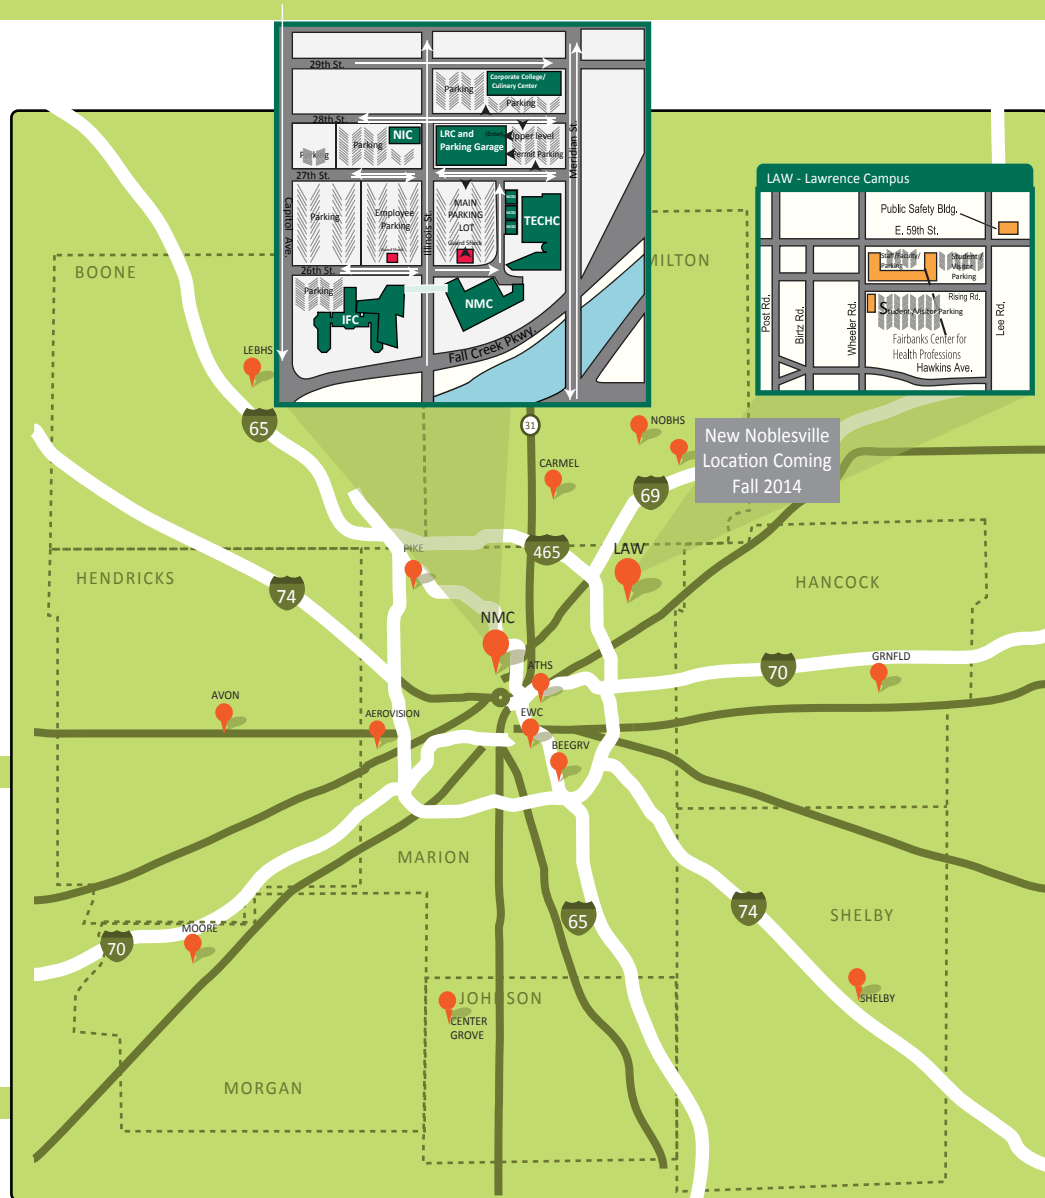

LAWRENCE CAMPUS

LAWFB - Fairbanks Center for Health Professions
9301 East 59th St.
Indianapolis, IN 46216

LAWPS - Public Safety Building
9530 E. 59th St., Bldg. B
Indianapolis, IN 46216

COMMUNITY CAMPUSES

AEROTR - AEROVISION (West Indianapolis)
7333 West Washington St. Bldg 64
Indianapolis, IN 46213

AVON - Avon
7508 Beechwood Centre Rd.
Avon, IN 46123

BEEGRV - Beech Grove High School
5330 Hornet Ave.
Beech Grove, IN 46107

CARMEL - Carmel Community Life and Learning Center
515 E. Main St.
Carmel, IN 46032

CTRGRV - Center Grove High School
2717 South Morgantown Rd.
Greenwood, IN 46143

GRNFLD - Greenfield Central High School
810 N. Broadway
Greenfield, IN 46140

Vicinity map in relation to Indianapolis and seven surrounding counties (Marion, Hamilton, Hendricks, Boone, Johnson, Morgan, Shelby and Hancock).